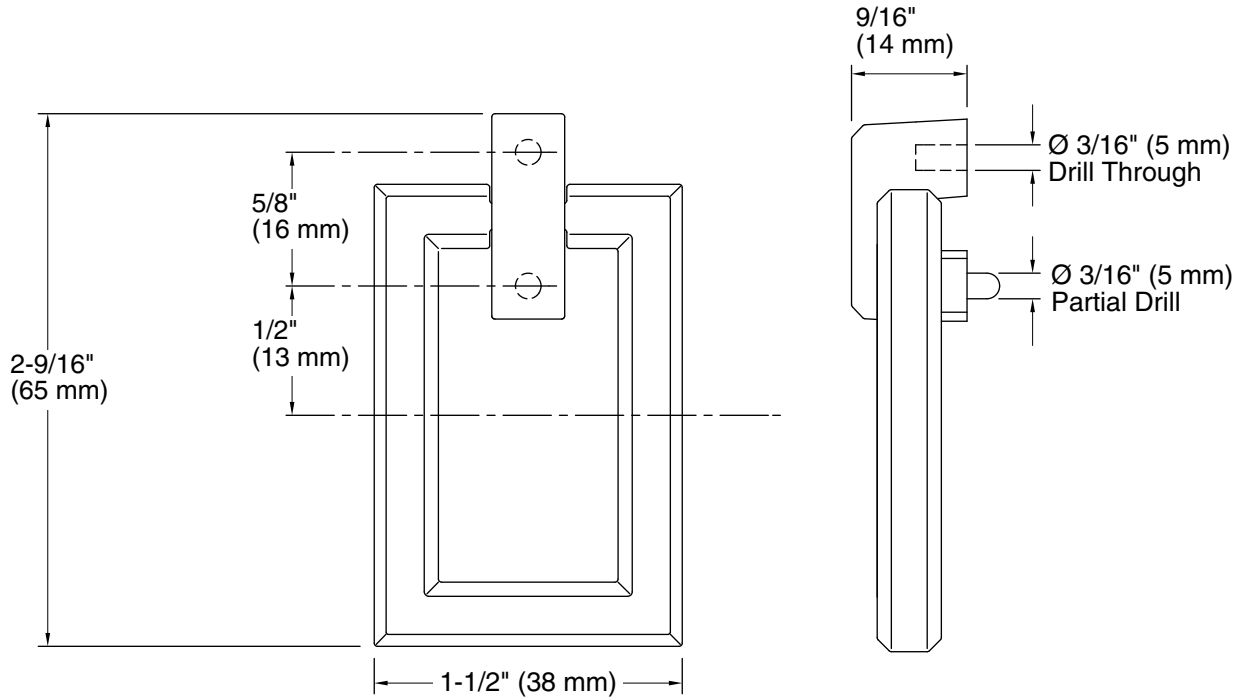

Color	Code	Description
NA	HF1	Chrome
	HF2	Brushed
	HF3	Black

Poplin® Marabou®
Rectangular Pull
K-99687

Technical Information

All product dimensions are nominal.

Material: Metal